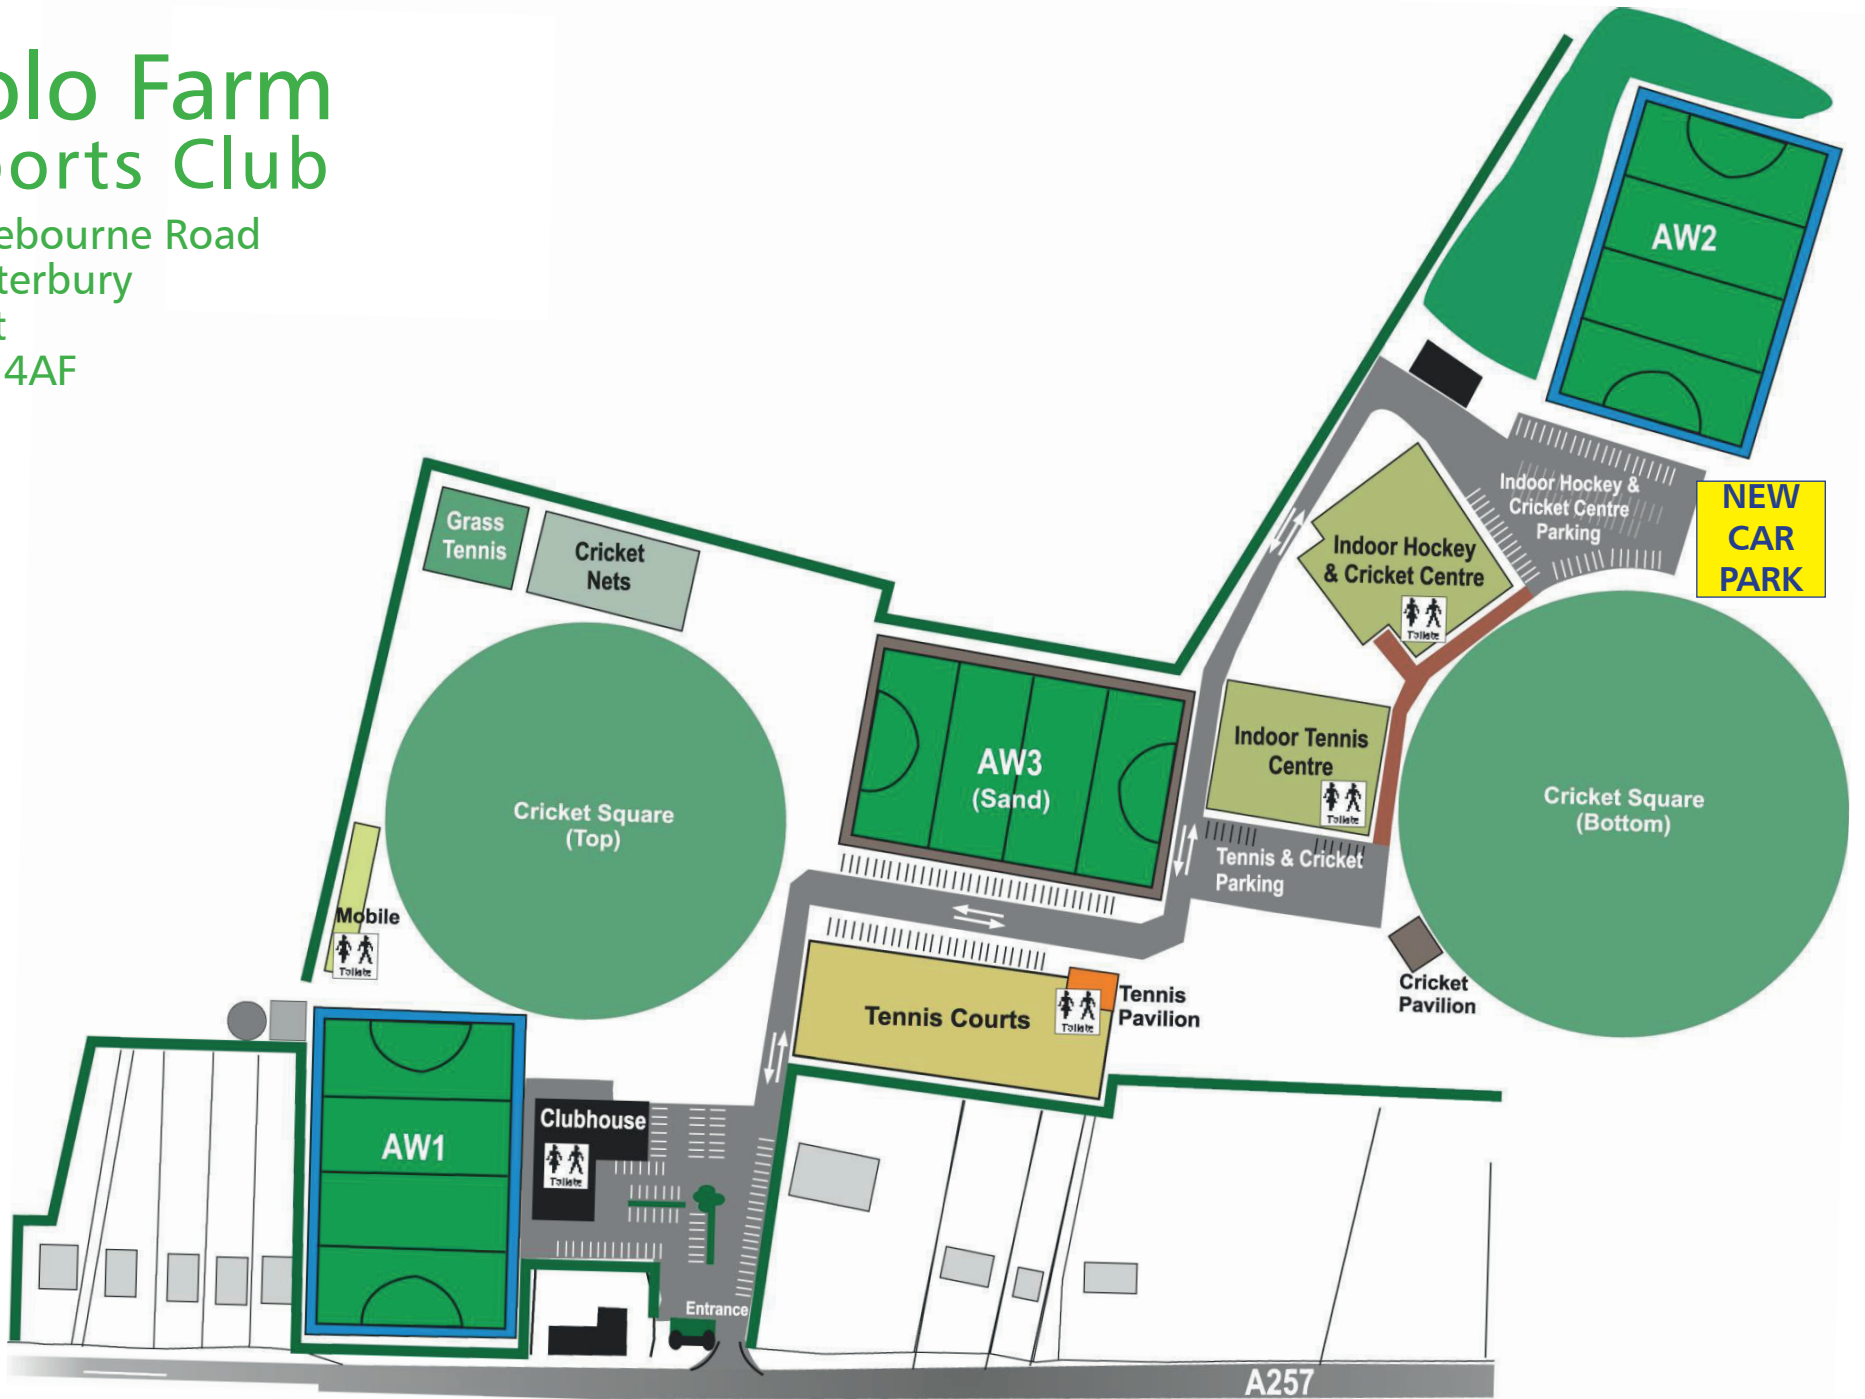

Polo Farm Sports Club

Littlebourne Road
Canterbury
Kent
CT3 4AF

From Canterbury

From Sandwich