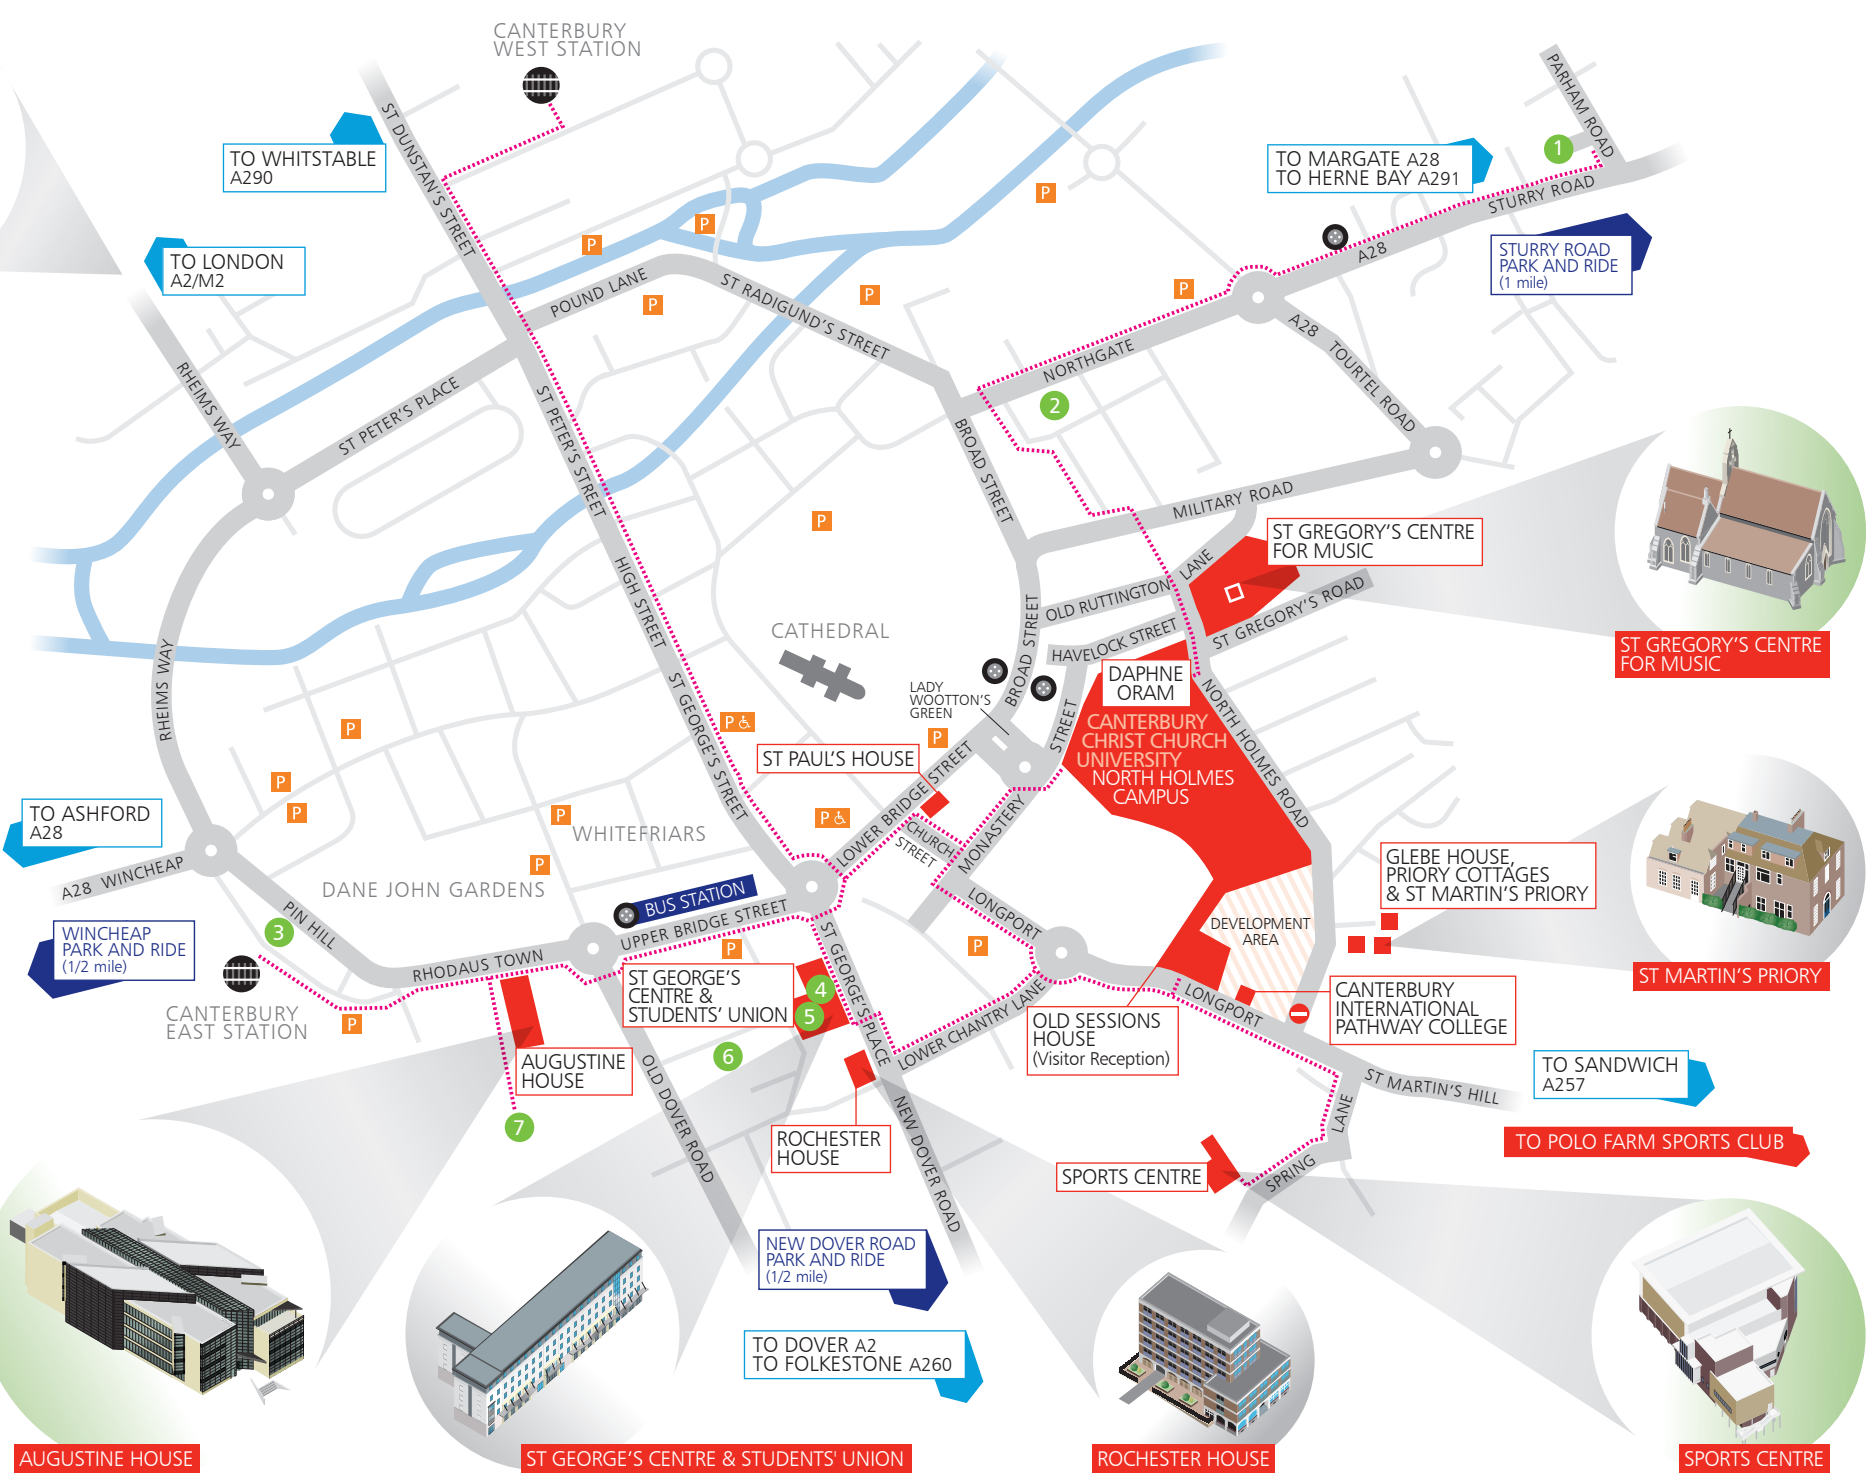

HALL PLACE ENTERPRISE CENTRE
(1 mile)

ST GREGORY'S CENTRE FOR MUSIC

ST MARTIN'S PRIORY

SPORTS CENTRE

KEY

- Car park (pay and display)
- Disabled car park
- Park & Ride bus stop
- Recommended walking routes
- 1** STUDENT ACCOMMODATION
- 1 Parham Village
- 2 Lanfranc
- 3 Pin Hill
- 4 St George's and Students' Union
- 5 Dover Street
- 6 Vernon Place
- 7 Petros Court

AUGUSTINE HOUSE

ST GEORGE'S CENTRE & STUDENTS' UNION

ROCHESTER HOUSE

TO DOVER A2
TO FOLKESTONE A260

TO ASHFORD A28

WINCHEAP PARK AND RIDE (1/2 mile)

TO WHITSTABLE A290

TO LONDON A2/M2

TO MARGATE A28
TO HERNE BAY A291

STURRY ROAD PARK AND RIDE (1 mile)

ST GREGORY'S CENTRE FOR MUSIC

DAPHNE ORAM

CANTERBURY CHRIST CHURCH UNIVERSITY NORTH HOLMES CAMPUS

ST PAUL'S HOUSE

GLEBE HOUSE, PRIORY COTTAGES & ST MARTIN'S PRIORY

NEW DOVER ROAD PARK AND RIDE (1/2 mile)

CANTERBURY EAST STATION

TO DOVER A2
TO FOLKESTONE A260