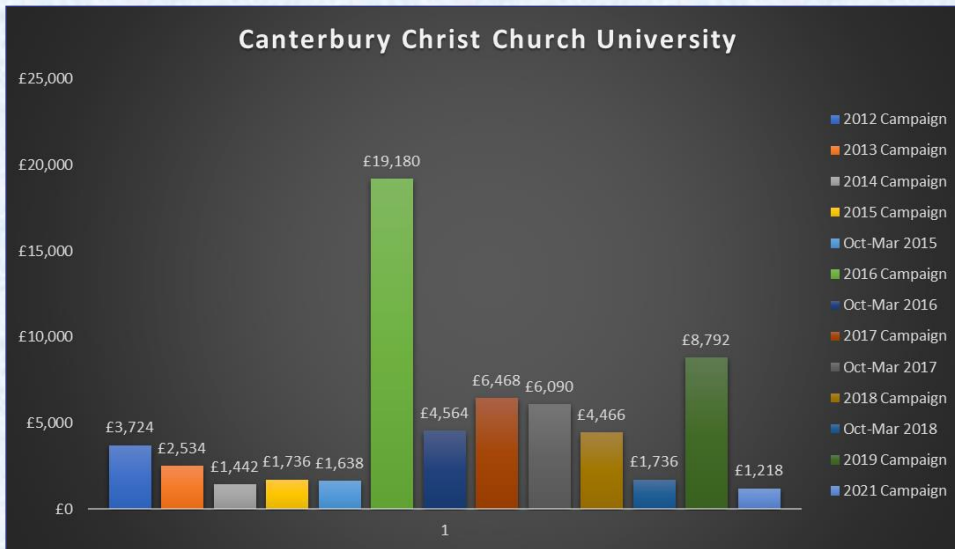

Image: A graph showing total donation equivalence in £ from 2012 through to 2021.

Donation points span 11 locations across both student accommodation and the North Holmes Road campus for staff and student use.