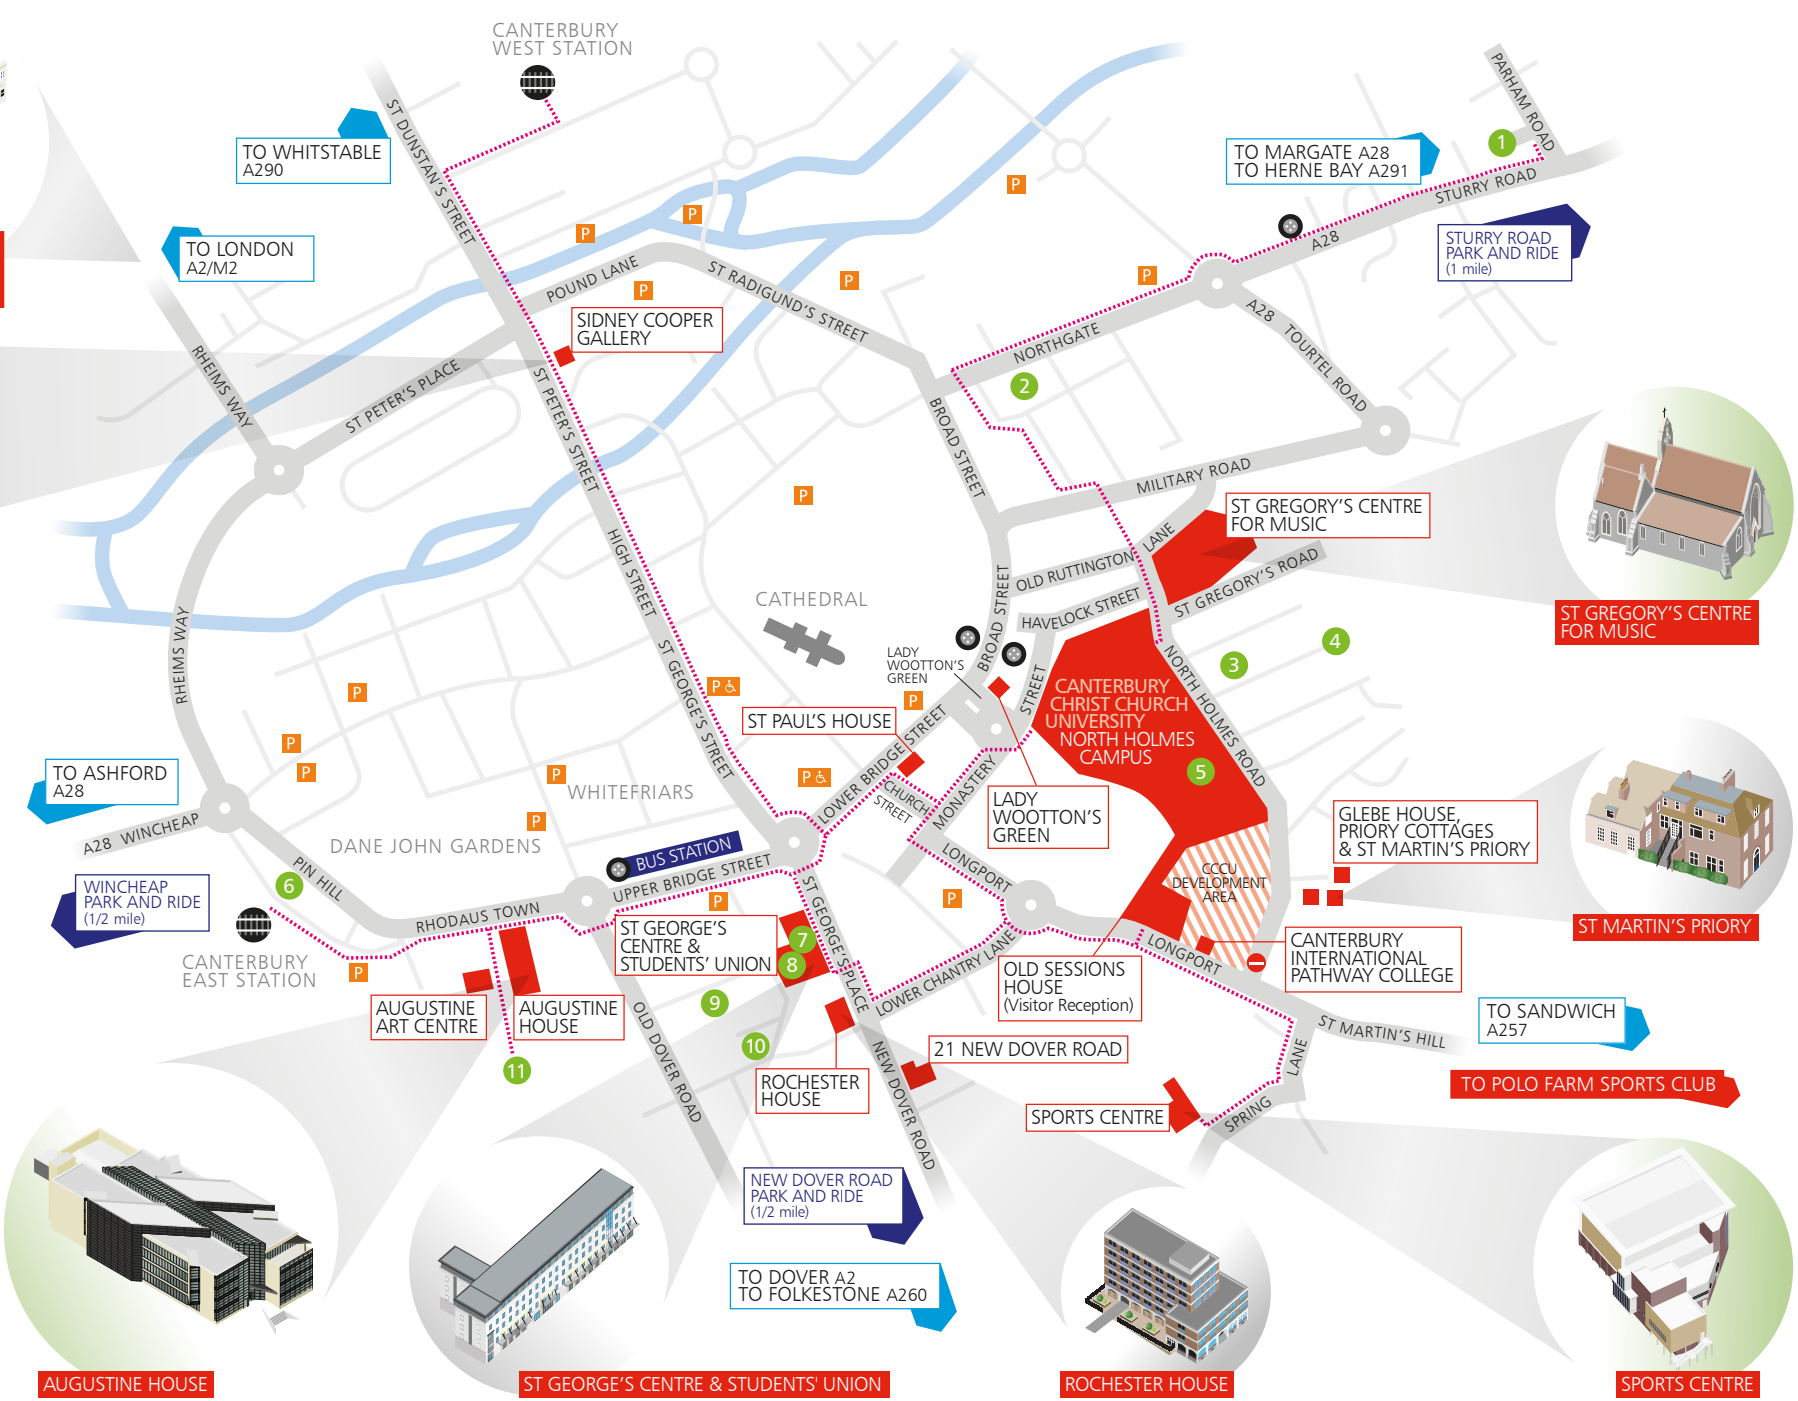

Locations of Canterbury Christ Church University buildings around Canterbury

KEY

- Car park (pay and display)
- Disabled car park
- Park & Ride bus stop
- Recommended walking routes

1 STUDENT ACCOMMODATION

- 1 Parham Village
- 2 Lanfranc
- 3 Holmes Court
- 4 College Court
- 5 Davidson, Lang, and Temple
- 6 Pin Hill
- 7 St George's and Students' Union
- 8 Dover Street
- 9 Vernon Place
- 10 Oaten Hill
- 11 Petros Court

NORTH HOLMES CAMPUS CANTERBURY