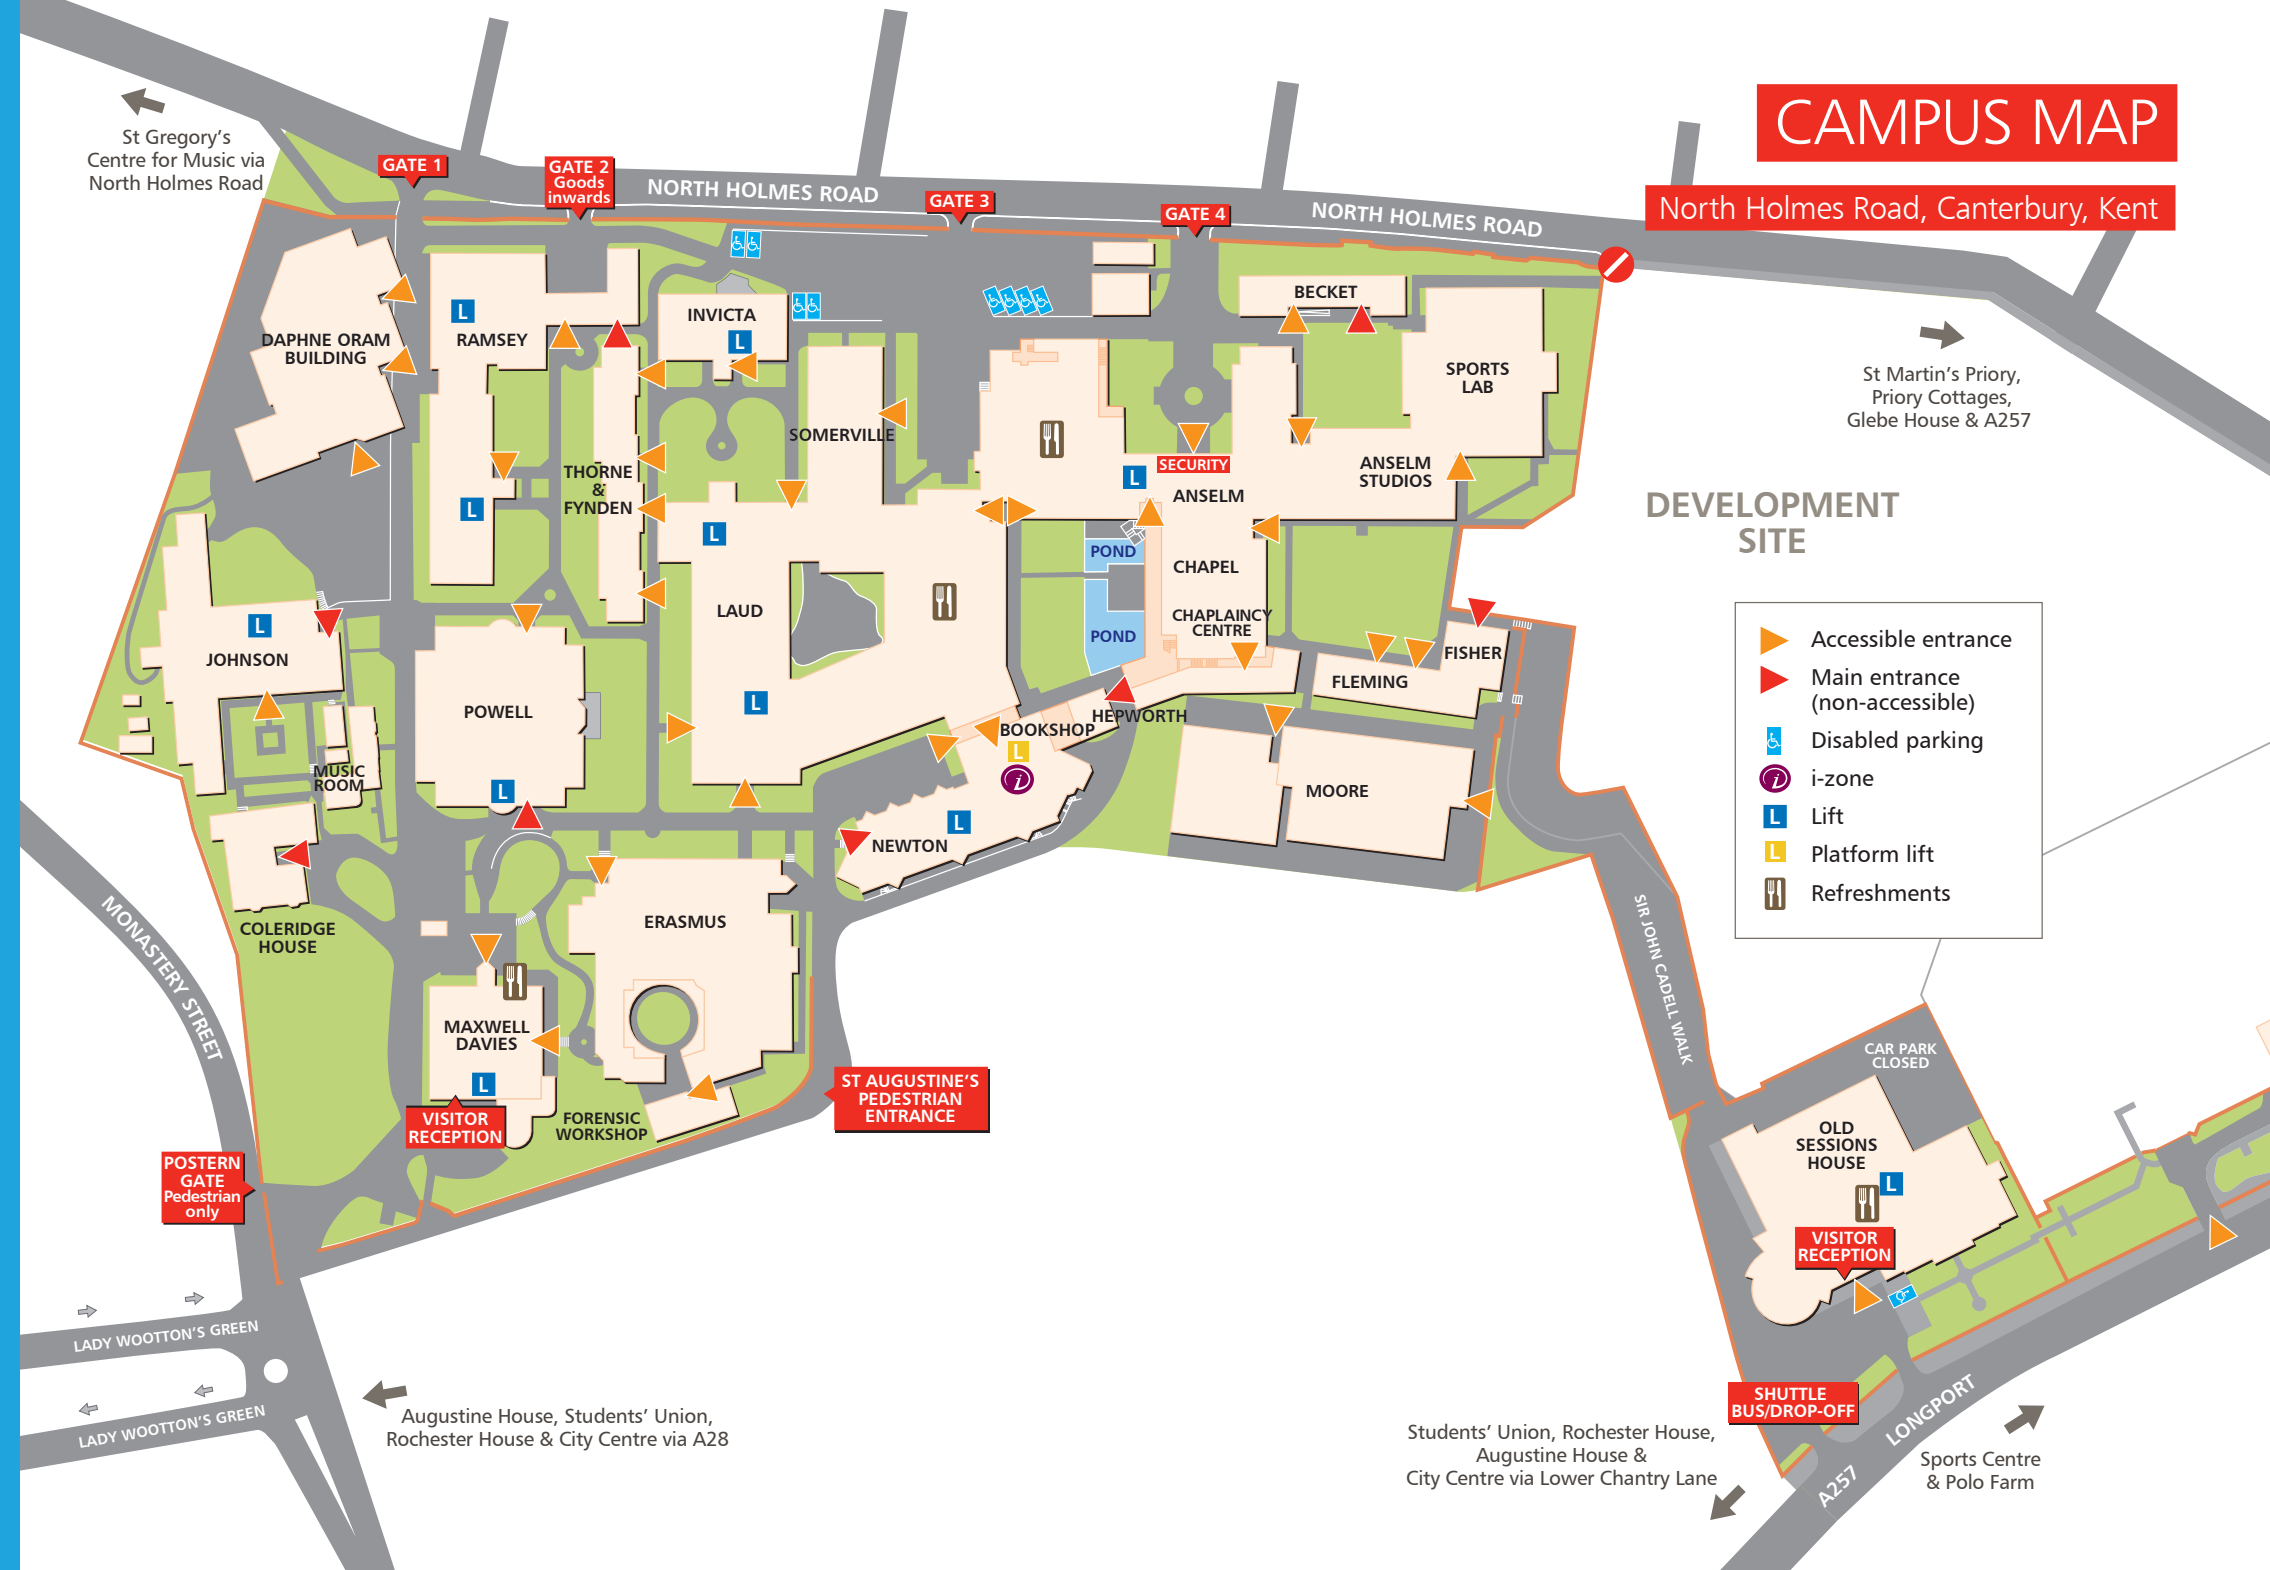

FINDING THE ROOM LOCATION

ROOMS ARE USUALLY NUMBERED AS FOLLOWS:

- First letter/s (upper case) = building name
- Second letter (lower case) = floor
- Number = room number

FOR EXAMPLE:

Lg26 = Laud building, ground floor, room 26
 Nf03 = Newton building, first floor, room 03

- For buildings with more than 3 floors, numerals are used to denote the floor.

FOR EXAMPLE:

F403 is Fisher building, 4th floor, room 03

A	Anselm	L	Laud
CH	Coleridge House	M	Moore
DO	Daphne Oram	MD	Maxwell Davis
E	Erasmus	N	Newton
F	Fisher	O	Old Sessions House (TOSH)
FL	Fleming	P	Powell
FY	Fynden	R	Ramsey
GH	Governors House	S	Somerville
H	Hepworth	TH	Thorne
I	Invicta	WB	White Building
J	Johnson		

CAMPUS MAP

North Holmes Road, Canterbury, Kent

St Martin's Priory,
 Priory Cottages,
 Glebe House & A257

DEVELOPMENT SITE

- Accessible entrance
- Main entrance (non-accessible)
- Disabled parking
- i-zone
- Lift
- Platform lift
- Refreshments

POSTERN GATE
 Pedestrian only

ST AUGUSTINE'S
 PEDESTRIAN
 ENTRANCE

SHUTTLE
 BUS/DROP-OFF

Augustine House, Students' Union,
 Rochester House & City Centre via A28

Students' Union, Rochester House,
 Augustine House &
 City Centre via Lower Chantry Lane