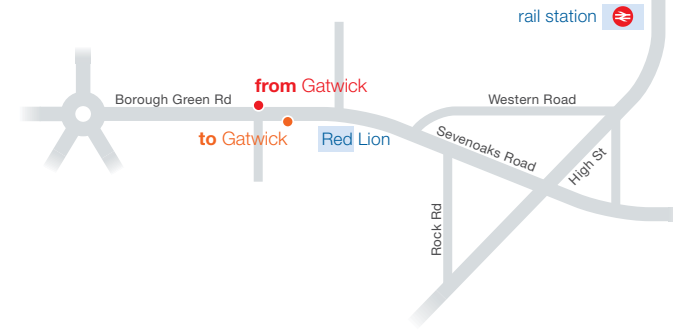

Borough Green Sevenoaks Road

one way   return
£14   £21 online
£15   £23 travel agent
or on coach