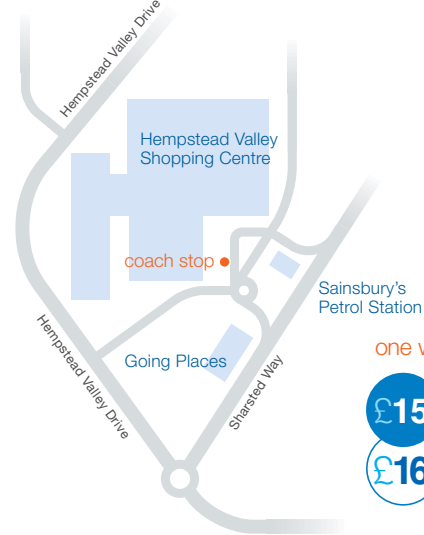

Hempstead Valley shopping centre

one way   return
£15   £23 online
£16   £25 travel agent
or on coach

where to get on & off

fares to & from
Gatwick Airport