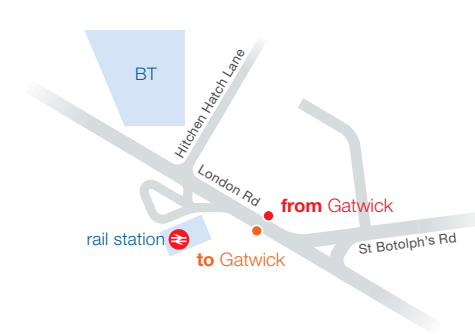

Sevenoaks

rail station

from Gatwick   to Gatwick

one way   return
£7   £11 online
£8   £13 travel agent
or on coach