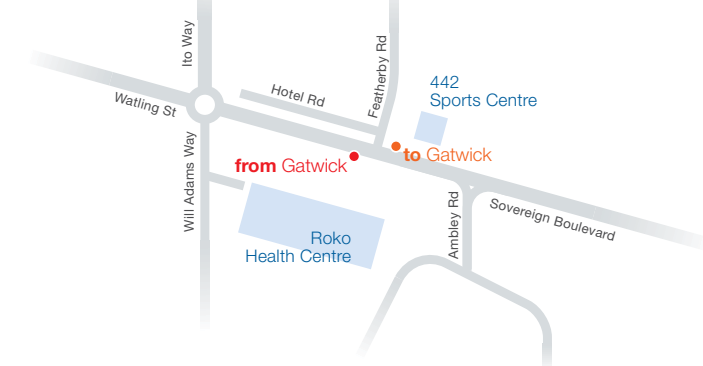

Gillingham Watling Street

one way   return
£15   £23 online
£16   £25 travel agent
or on coach