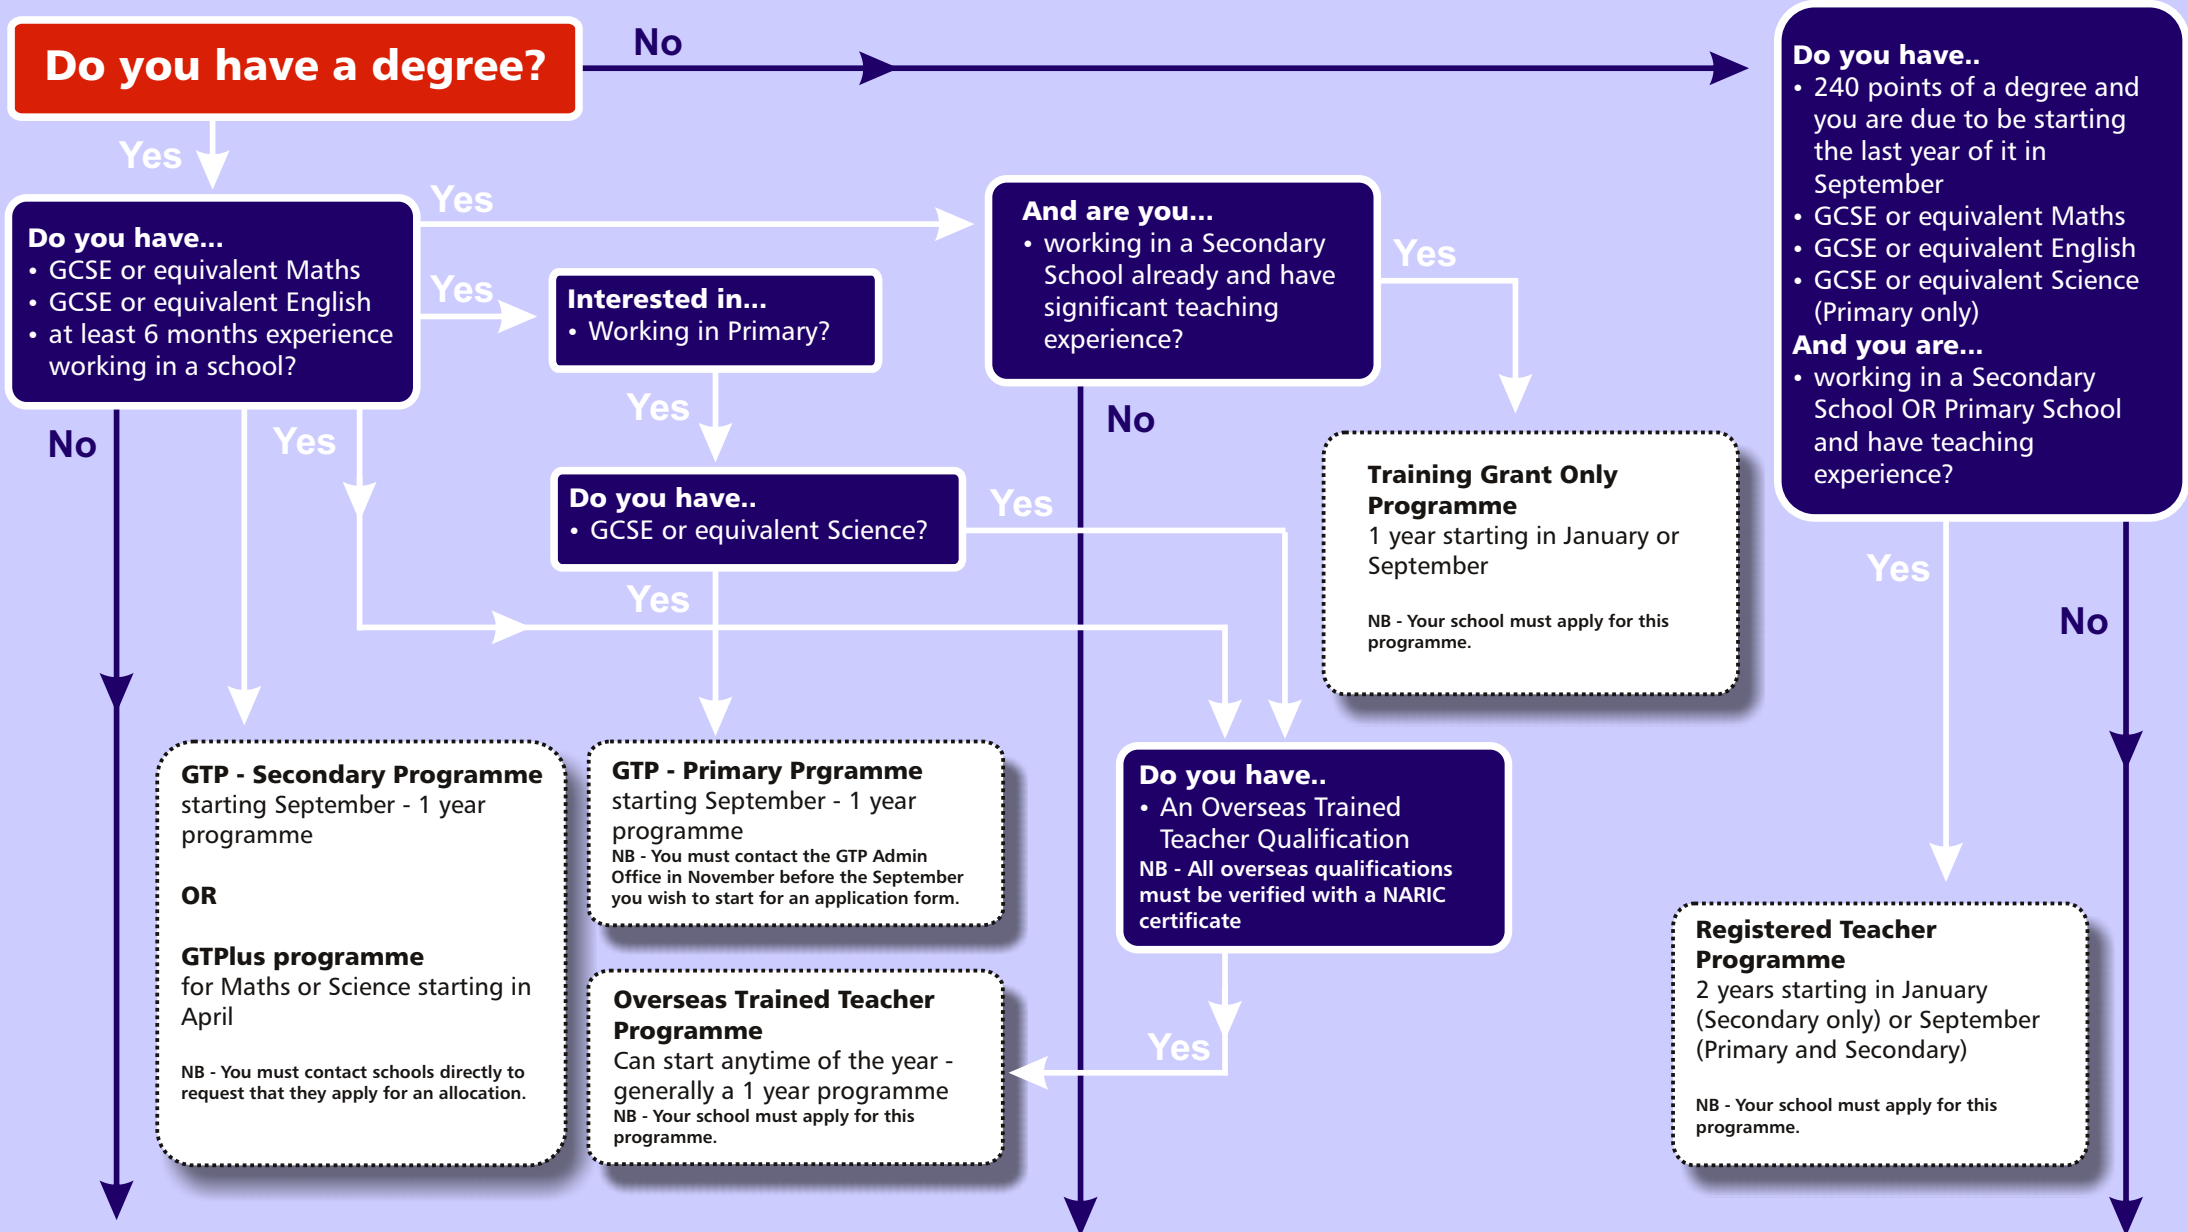

Entry Requirements to the Graduate & Registered Teacher Programme (G RTP)

Tel: +44 (0)1227 782727 Email: education.grtp@canterbury.ac.uk Website: www.canterbury.ac.uk/education/ebr

There are 38 different routes into teaching at Canterbury Christ Church University. Please contact the Faculty of Education Information Office for more details: