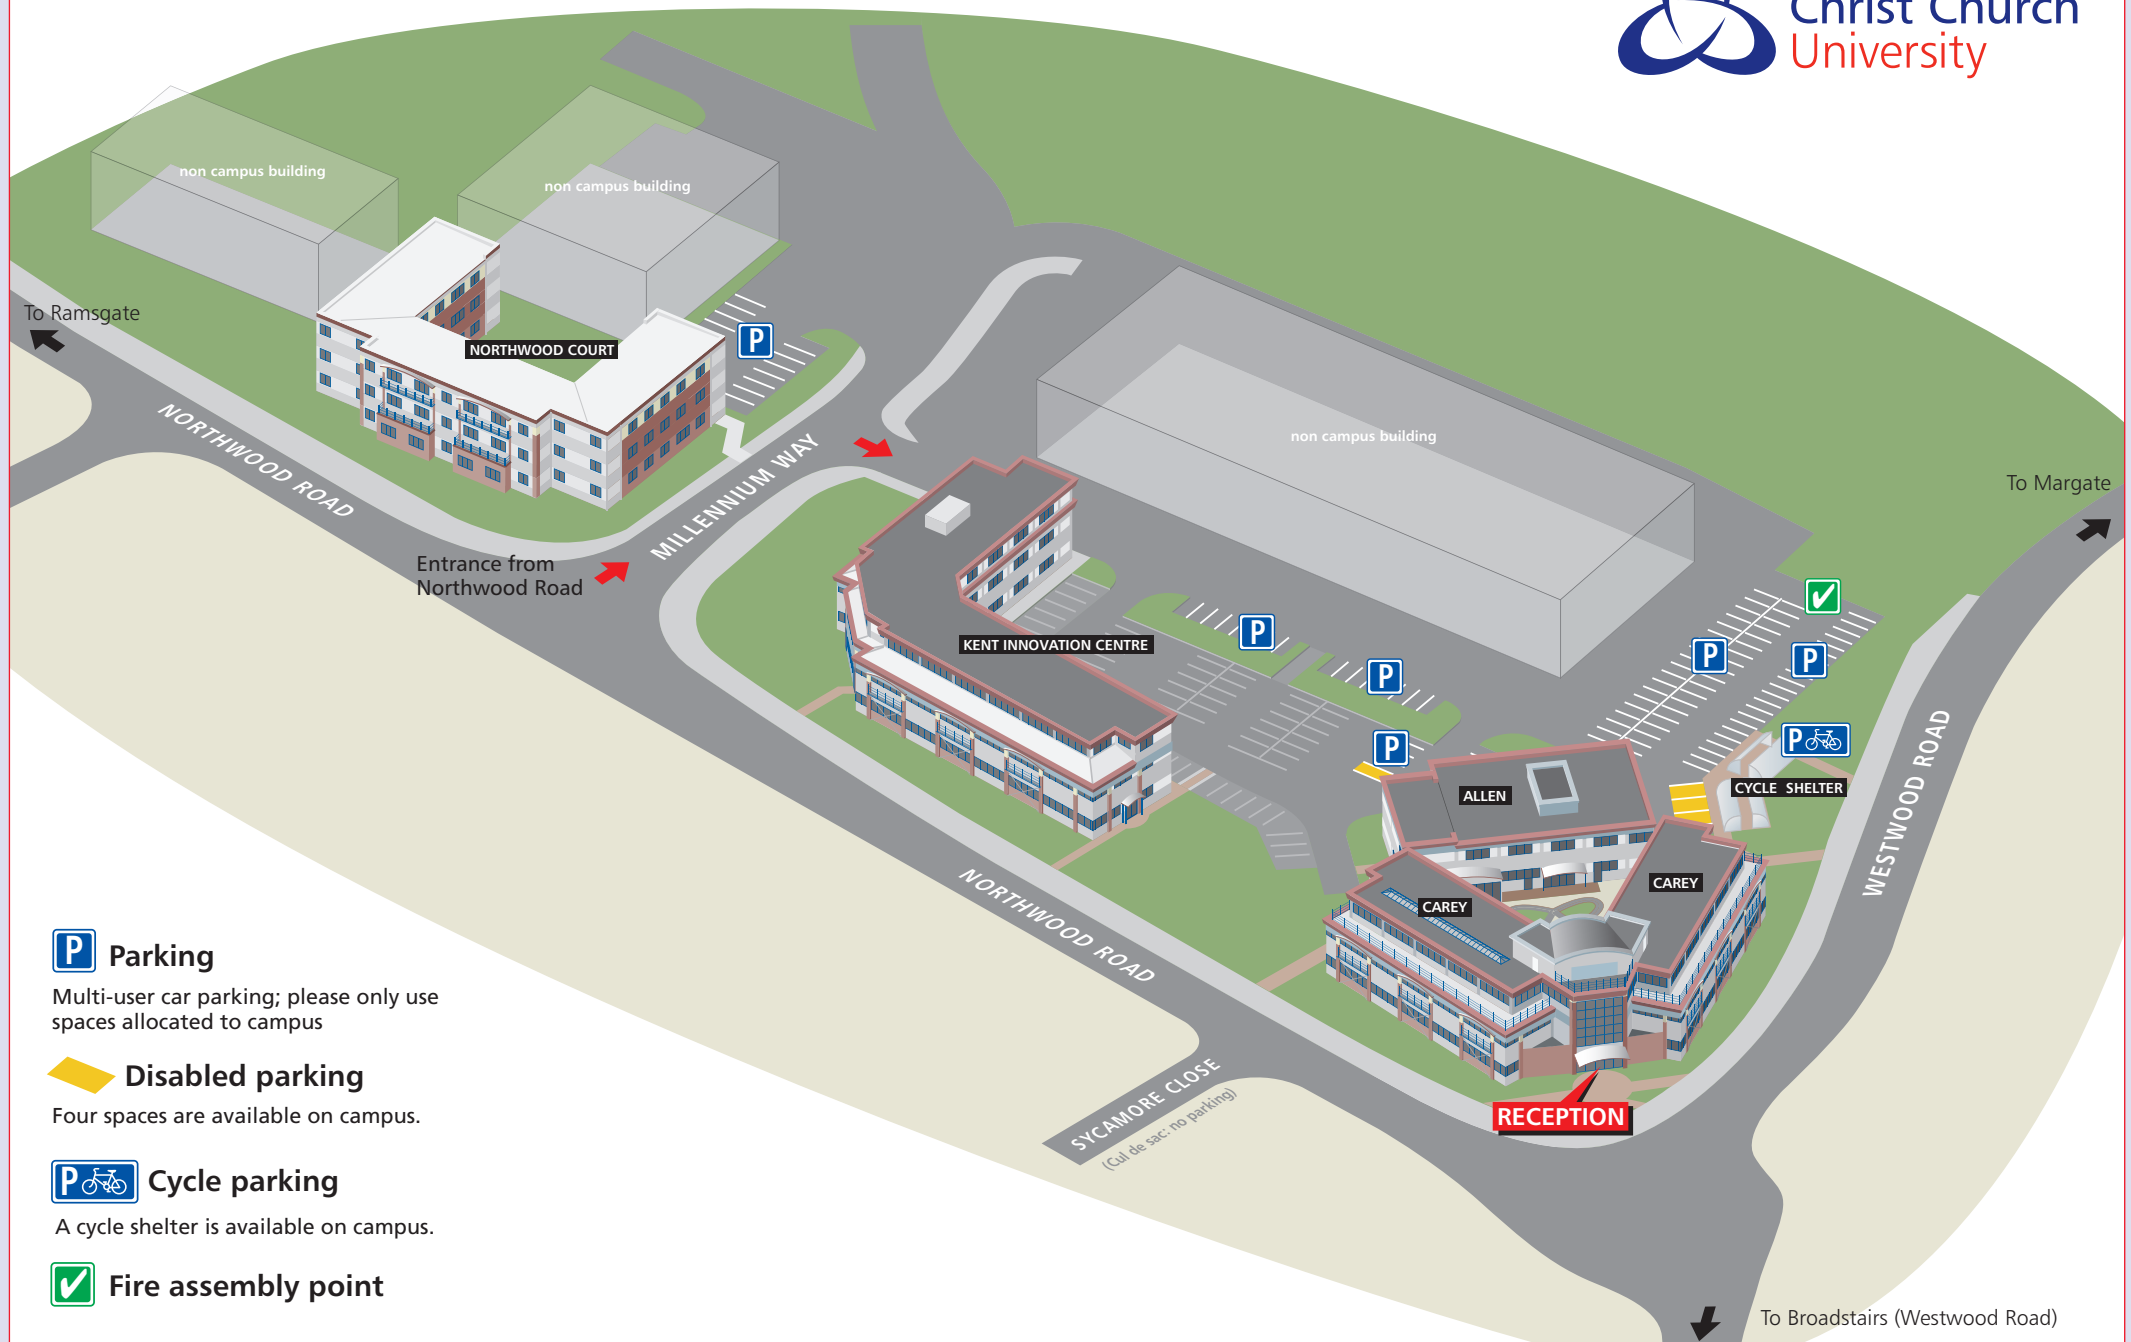

Pictorial view of Broadstairs Campus

Parking

Multi-user car parking; please only use spaces allocated to campus

Disabled parking

Four spaces are available on campus.

Cycle parking

A cycle shelter is available on campus.

Fire assembly point