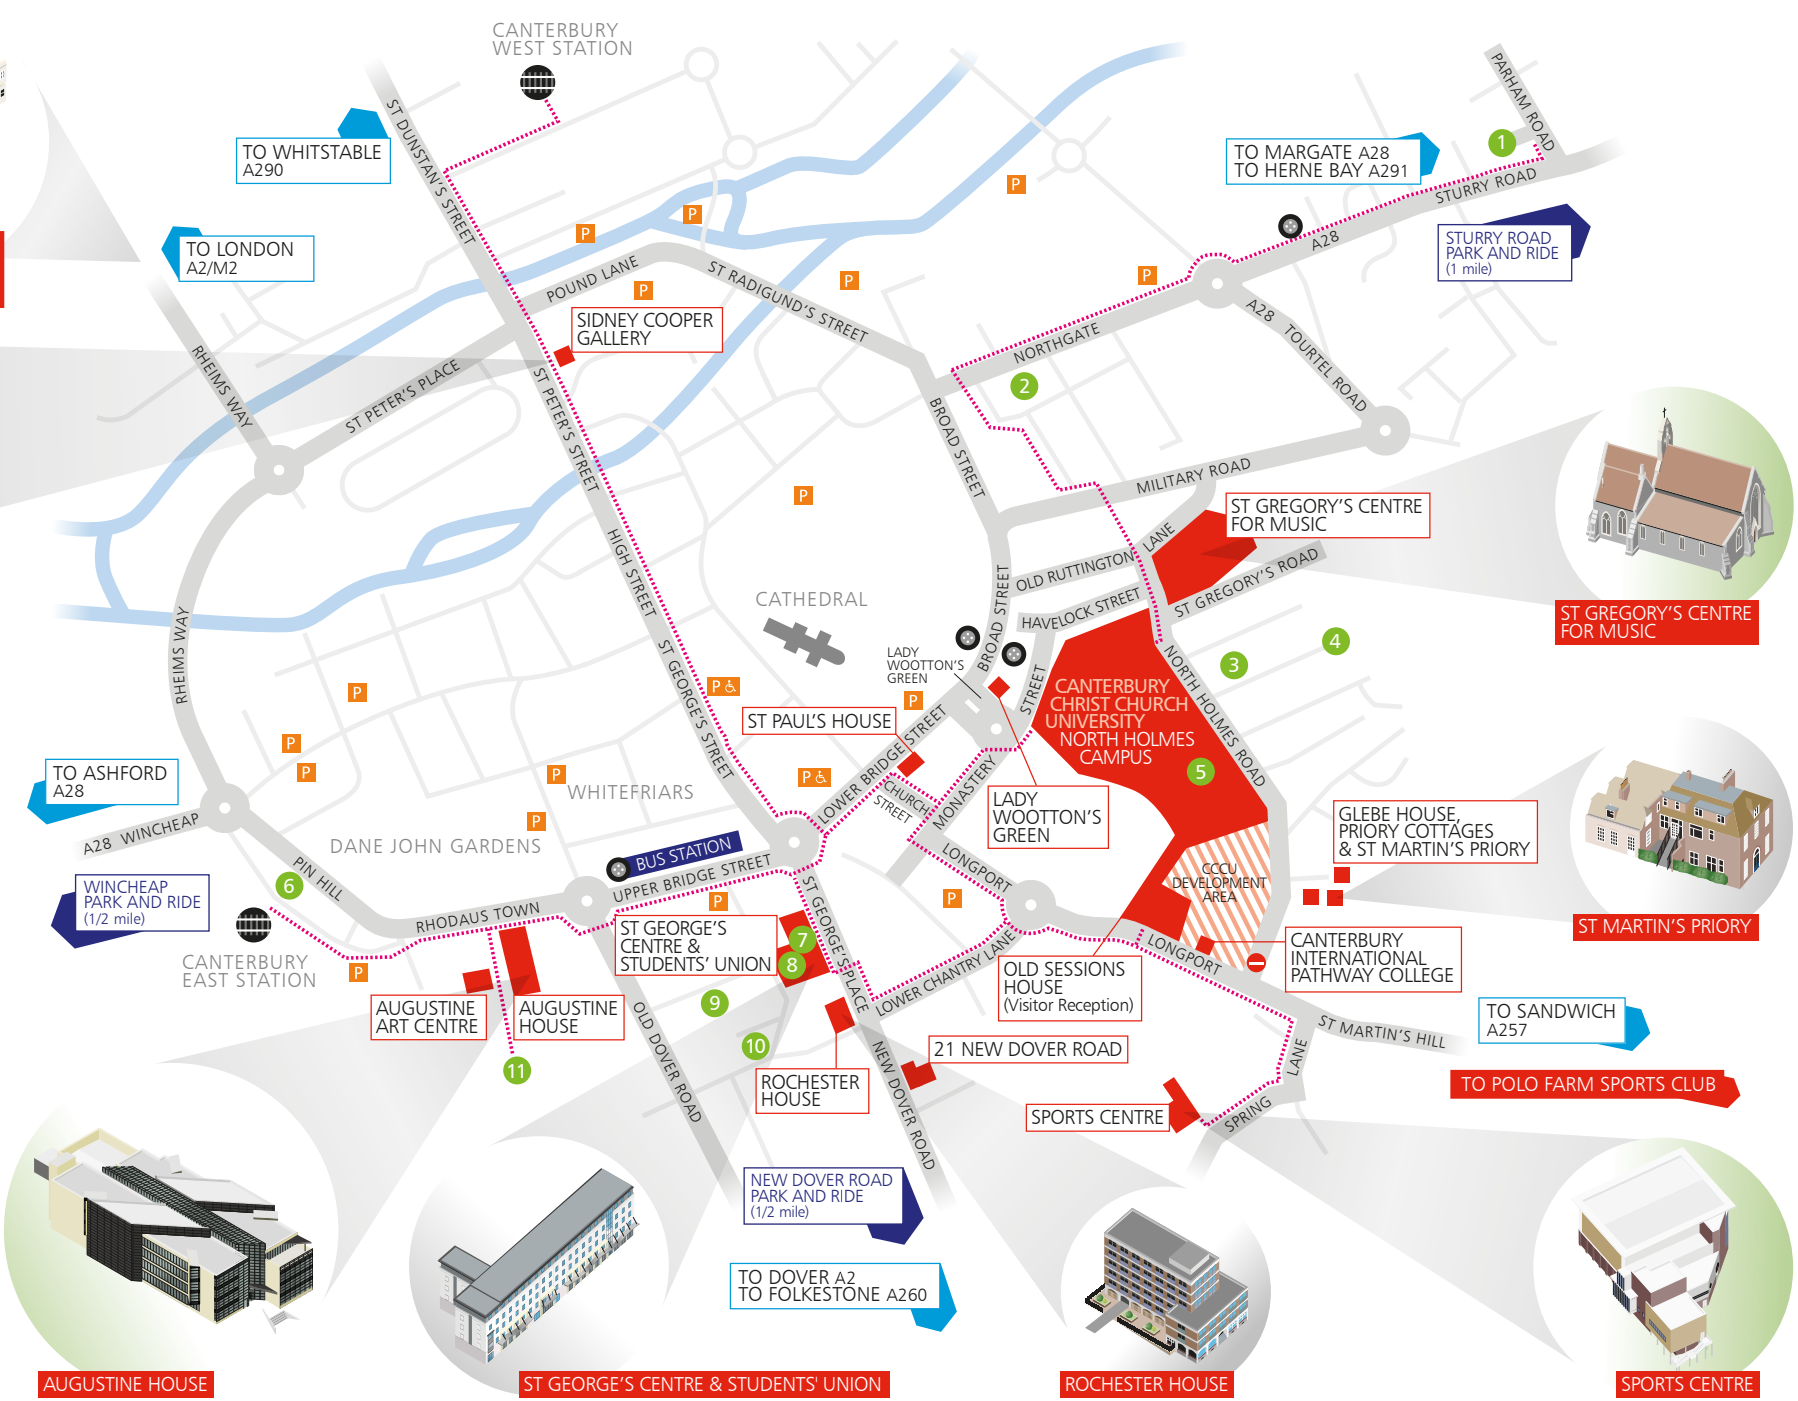

Locations of Canterbury Christ Church University buildings around Canterbury

KEY

- P Car park (pay and display)
- P & Disabled car park
- Park & Ride bus stop
- Recommended walking routes

- 1 STUDENT ACCOMMODATION
- 1 Parham Village
- 2 Lanfranc
- 3 Holmes Court
- 4 College Court
- 5 Davidson, Lang, and Temple
- 6 Pin Hill
- 7 St George's and Students' Union
- 8 Dover Street
- 9 Vernon Place
- 10 Oaten Hill
- 11 Petros Court

NORTH HOLMES CAMPUS CANTERBURY