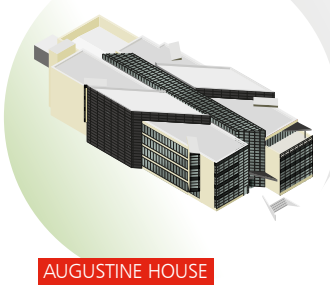

Locations of Canterbury Christ Church University buildings around Canterbury

KEY

- P Car park (pay and display)
- P & Disabled car park
- Park & Ride bus stop
- Recommended walking routes

- 1 STUDENT ACCOMMODATION
- 1 Parham Village
- 2 Lanfranc
- 3 Holmes Court
- 4 College Court
- 5 Davidson, Lang, and Temple
- 6 Pin Hill
- 7 St George's and Students' Union
- 8 Dover Street
- 9 Vernon Place
- 10 Oaten Hill
- 11 Petros Court

NORTH HOLMES CAMPUS CANTERBURY