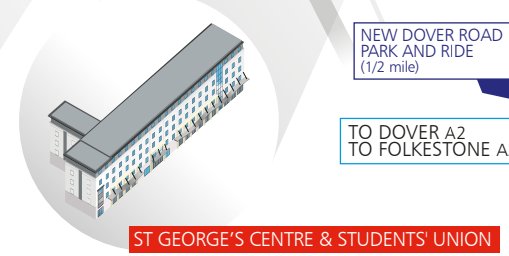

Locations of Canterbury Christ Church University buildings around Canterbury

KEY

- P Car park (pay and display)
- P & Disabled car park
- Park & Ride bus stop
- Recommended walking routes

- 1 STUDENT ACCOMMODATION
- 1 Parham Village
- 2 Lanfranc
- 3 Holmes Court
- 4 College Court
- 5 Davidson, Lang, and Temple
- 6 Pin Hill
- 7 St George's and Students' Union
- 8 Dover Street
- 9 Vernon Place
- 10 Oaten Hill
- 11 Petros Court

NORTH HOLMES CAMPUS CANTERBURY