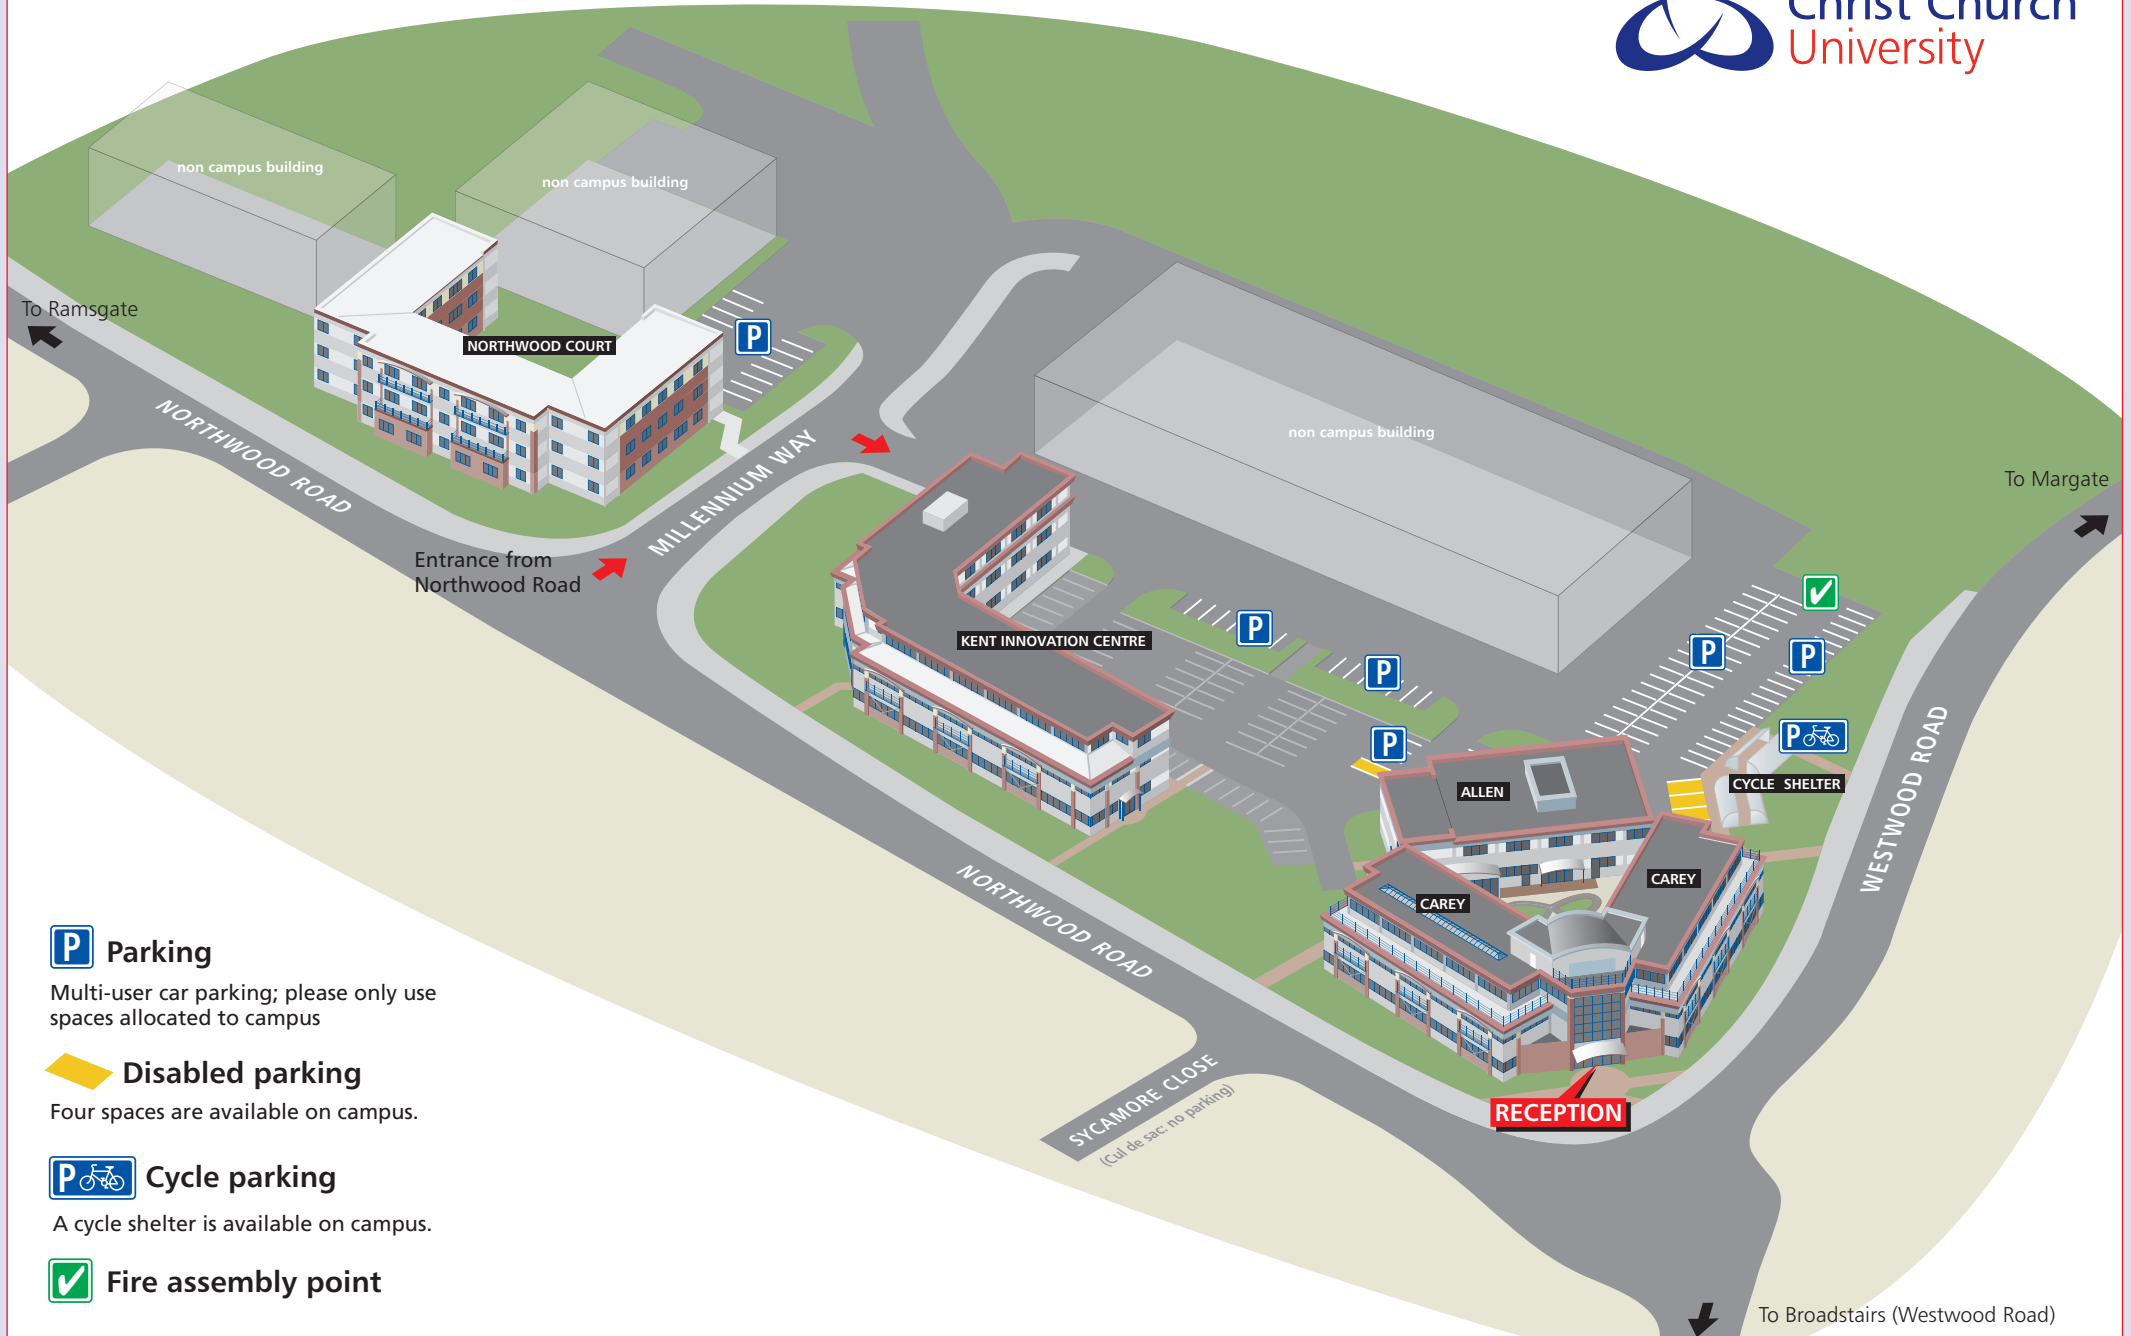

Pictorial view of Broadstairs Campus

P Parking

Multi-user car parking; please only use spaces allocated to campus

Disabled parking

Four spaces are available on campus.

P Cycle parking

A cycle shelter is available on campus.

Fire assembly point